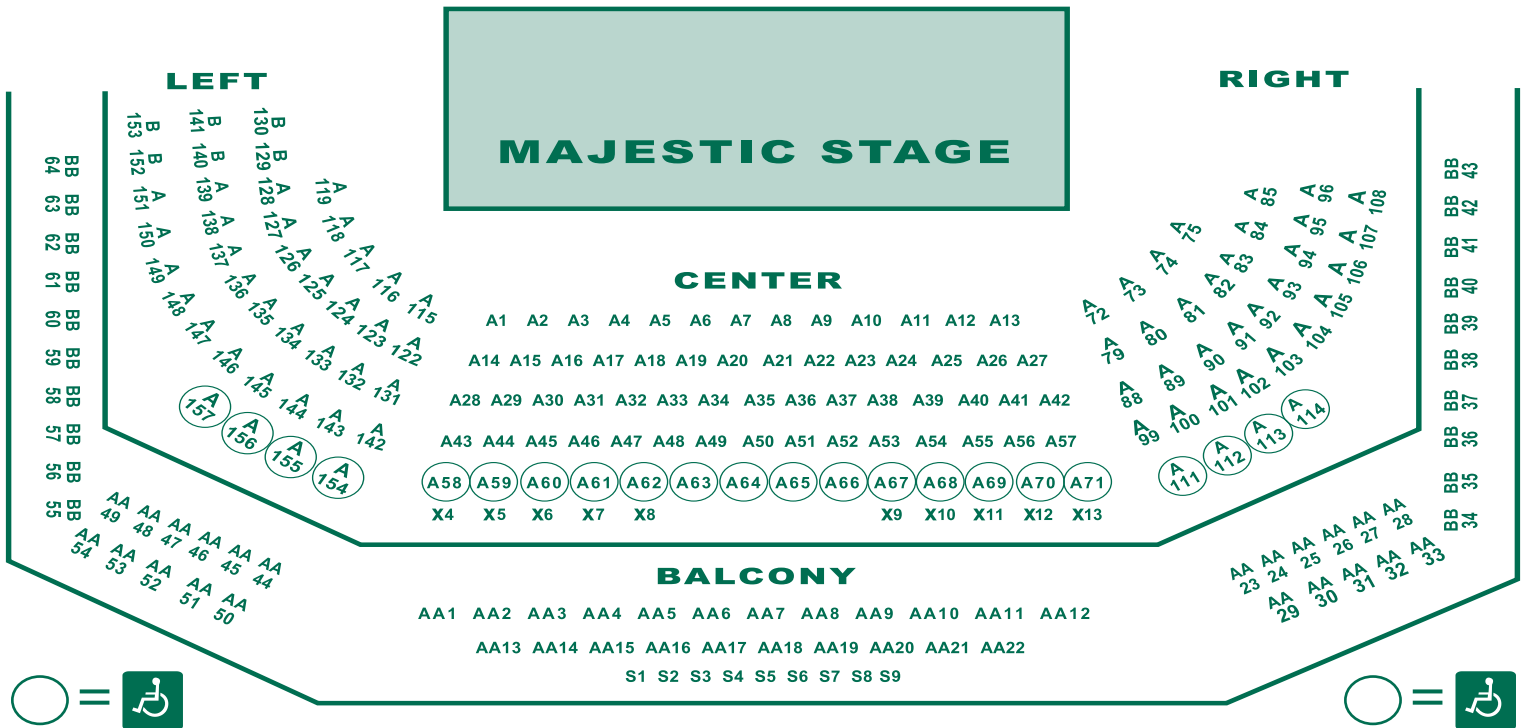

Single Ticket Prices • 2022-2023 Season

Mamma Mia! (Musical)

September 8–October 16, 2022

Love, Milly & Murray

October 27–December 4, 2022

Native Gardens

January 5–February 12, 2023

The Glass Menagerie

February 23–April 2, 2023

Buddy: The Buddy Holly Story (Musical)

April 13–May 28, 2023

Wednesday, Thursday, Saturday at 2:00,
Sunday at 2:00 & 7:00

Friday & Saturday at 8:00

A & AA	$33
B & BB	$31
A & AA Senior/Student*	$31
B & BB Senior/Student*	$29
A & AA (Musical)	$35
B & BB (Musical)	$33
A & AA Senior/Student* (Musical)	$33
B & BB Senior/Student* (Musical)	$31

A & AA	$35
B & BB	$33
A & AA Senior/Student	$33
B & BB Senior/Student	$31
A & AA (Musical)	$37
B & BB (Musical)	$35
A & AA Senior/Student (Musical)	$35
B & BB Senior/Student (Musical)	$33

*65 and over/K-12, College • Group Discounts: $2 off each ticket for groups of 10 or more.

Show Times

Wednesday 7:00pm • Thursday 7:30pm • Friday 8:00pm
Saturday 2:00pm & 8:00pm • Sunday 2:00pm & 7:00pm

Box Office Hours: Monday–Friday 10:00am–5:00pm, Saturday 10:00am–1:00pm

MAJESTIC THEATER

131 Elm Street, P.O. Box 511, West Springfield, MA 01090

Box Office (413) 747-7797 • www.majestictheater.com • e-mail: info@majestictheater.com